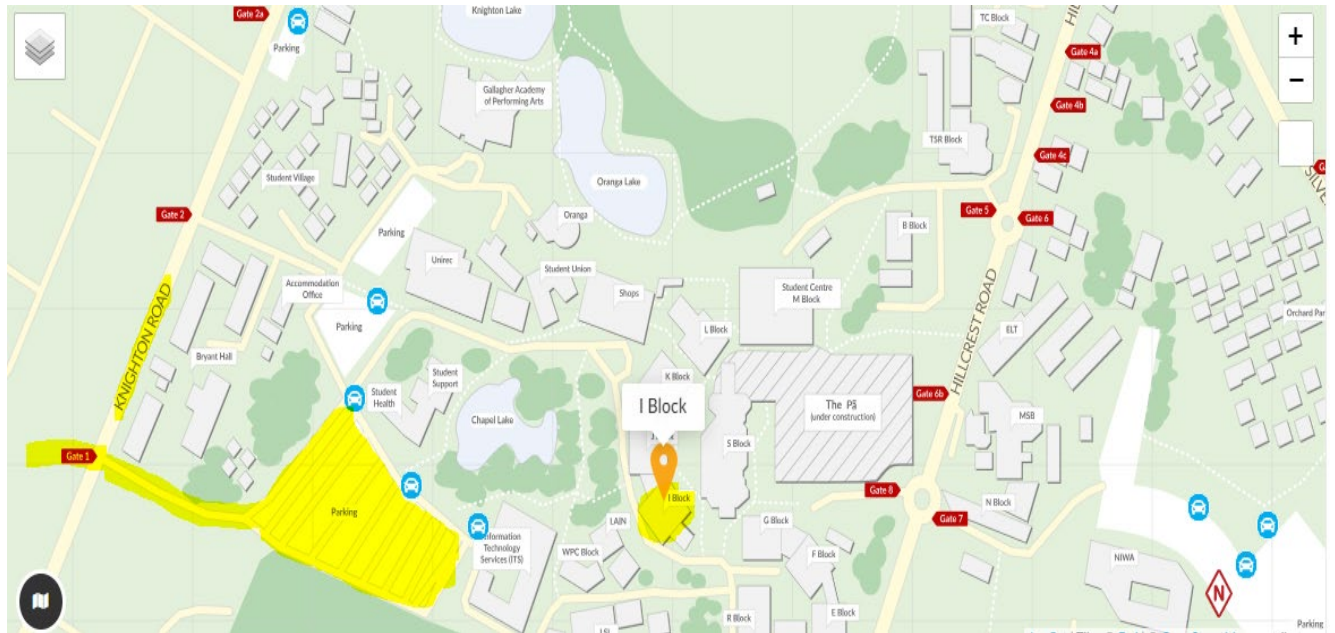

# Venue instructions

Waikato University, Hamilton Campus  
Knighton Road, Hamilton

Enter via **Gate 1** (off Knighton Road) leads to parking lot

Download [Pay My Park app](#) to pay \$2 for all day parking

Go to **I block** building, Room **I-109**

[Link to Hamilton Campus map](#)